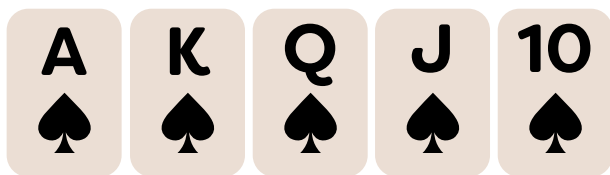

# Poker Hand Rankings

Presented by  
*ParsleyBox*

## 1. Royal Flush

Ace, King, Queen, Jack, 10 all of the same suit

## 6. Straight

Five cards in numerical sequence