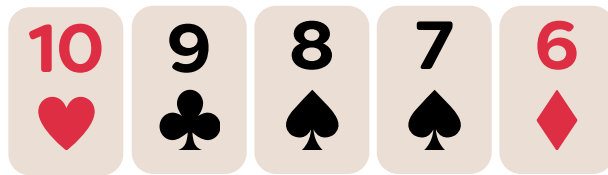

# Poker Hand Rankings

Presented by  
*ParsleyBox*

## 1. Royal Flush

Ace, King, Queen, Jack, 10 all of the same suit

## 6. Straight

Five cards in numerical sequence

## 10. High Card

None of the above hands.  
The player with the highest card wins